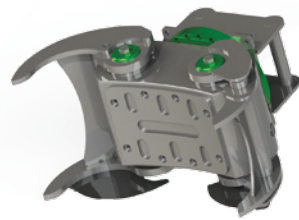

BIOMASS GRAPPLE

Tractor (PS):	45 - 150
Tractor Loader (PS):	45 - 150
Telescopic Loader (t):	5 - 12
Loader (t):	5 - 12
Excavator (t):	3 - 27

TIMBER & LOG GRAPPLE

Tractor (PS):	/
Tractor Loader (PS):	/
Telescopic Loader (t):	5 - 12
Loader (t):	/
Excavator (t):	6 - 27

TREE SHEAR

Tractor (PS):	45 - 150
Tractor Loader (PS):	45 - 150
Telescopic Loader (t):	5 - 12
Loader (t):	/
Excavator (t):	3 - 27

UNIVERSAL BEST GRIP GRAPPLE

Tractor (PS):	/
Tractor Loader (PS):	/
Telescopic Loader (t):	5 - 12
Loader (t):	/
Excavator (t):	6 - 27

SCREENING GRAPPLE

Tractor (PS):	45 - 150
Tractor Loader (PS):	45 - 150
Telescopic Loader (t):	5 - 12
Loader (t):	5 - 15
Excavator (t):	3 - 27

MULTIFUNCTIONAL TOOLS

AUGER DRILL SET (150 / 200 / 350 mm)

Tractor (PS):	45 - 150
Tractor Loader (PS):	45 - 150
Telescopic Loader (t):	5 - 12
Loader (t):	/
Excavator (t):	3 - 27

SAW BAR UNIT

Tractor (PS):	/
Tractor Loader (PS):	/
Telescopic Loader (t):	5 - 12
Loader (t):	/
Excavator (t):	12- 27

STANDARD TOOLS

STUMP SPLITTER HEAVY DUTY

Tractor (PS): /
 Tractor Loader (PS): /
 Telescopic Loader (t): 5 - 12
 Loader (t): /
 Excavator (t): 12 - 27